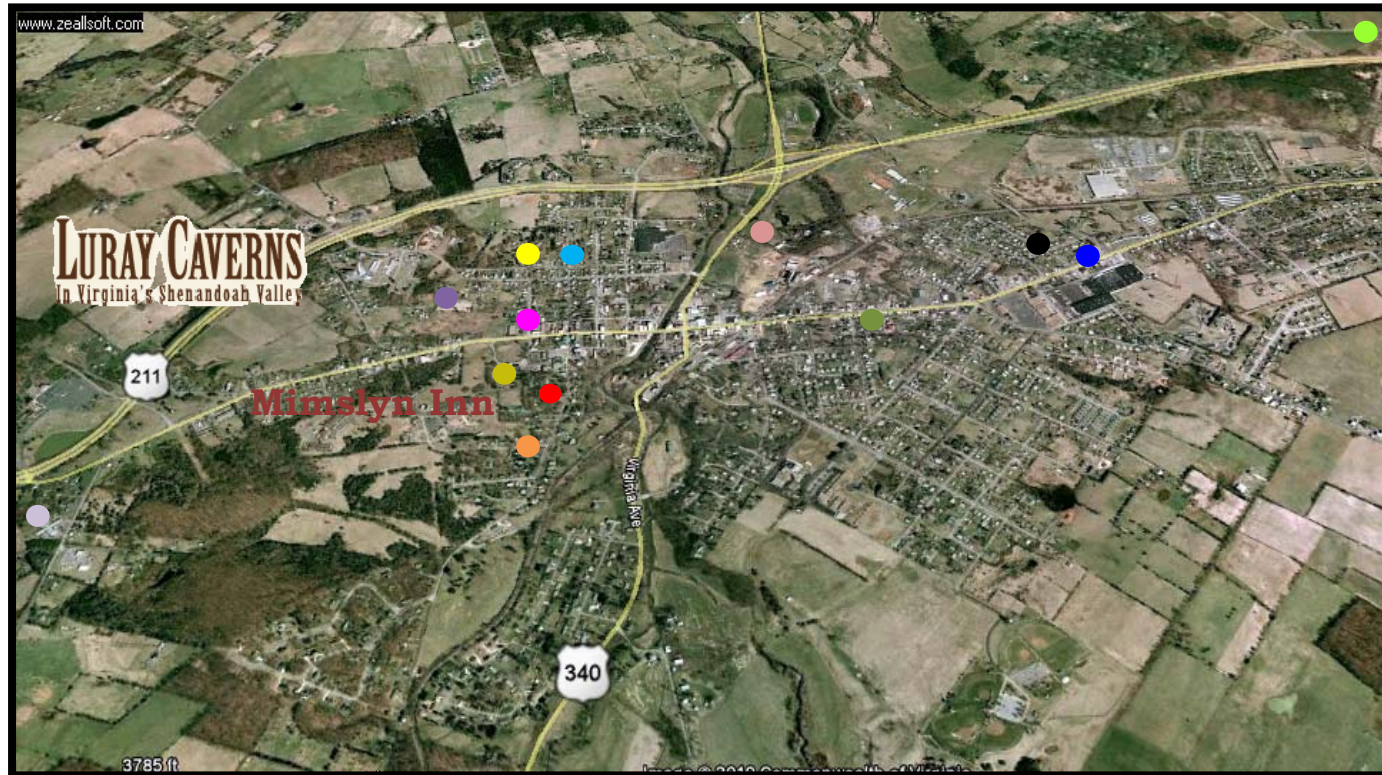

# Lodging & Tourist Information for

Fall Symposium: “Prospects for growth and development in emerging rural communities”

Mimslyn Inn, Luray, Virginia

Thursday, September 23<sup>rd</sup>, & Friday, September 24<sup>th</sup>, 2010

(540) 743.7855

South Court Inn

(540) 843.0980

Victorian Inn

(540) 743.1494

Woodruff Inn

(540) 743.1494

### Stay for the weekend and enjoy the following events:

Free concert on Friday, September 24<sup>th</sup> at 7 p.m. on the Ruffner Plaza in downtown Luray featuring local bluegrass legends the Page County Ramblers!

On Saturday, September 25<sup>th</sup> an all day chili cook-off & car show in downtown Luray!